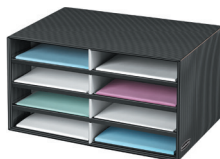

Item#:

6170301 - Pinstripe

File Boxes

- FastFold® easy assembly with deep locking lift-off lid
- Double end, single side, double bottom construction for medium duty stacking

Item#:

0029803 - Pinstripe